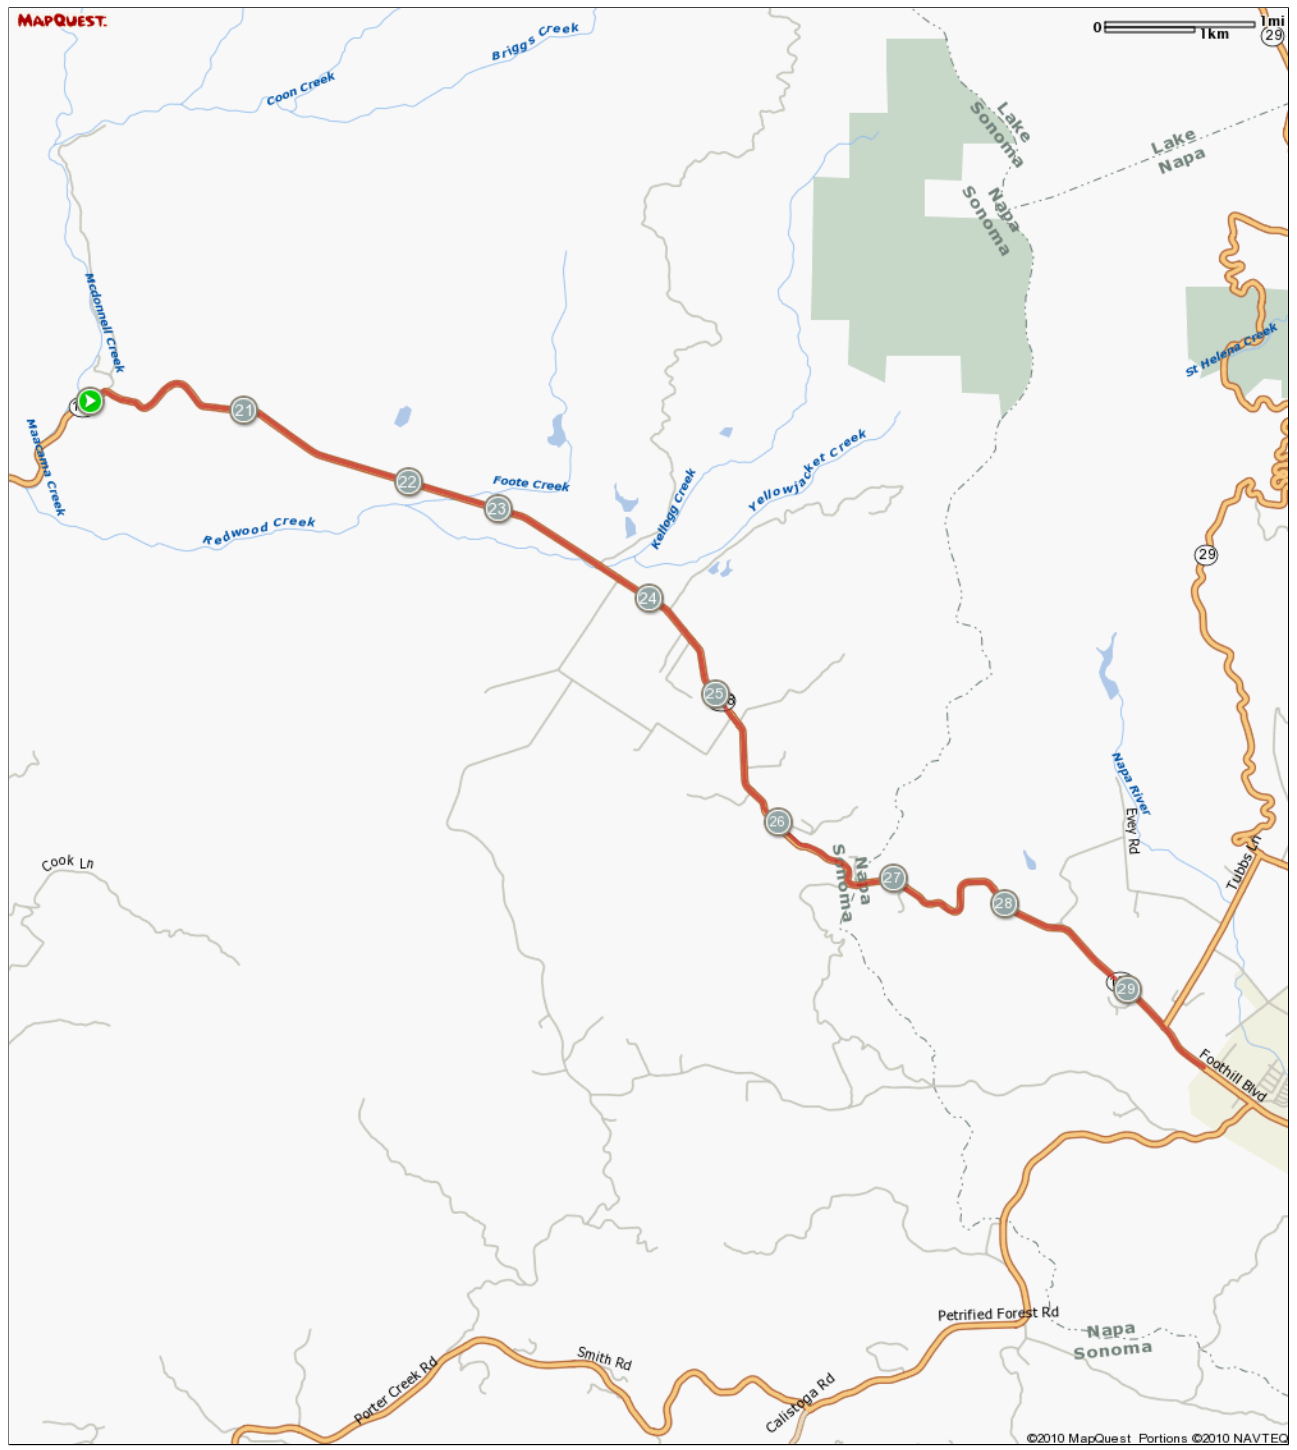

Notes		
AT	FOR	NOTES
		No notes available, please create your routes with automatic notes enabled, or manually create notes when editing your route to see notes here!